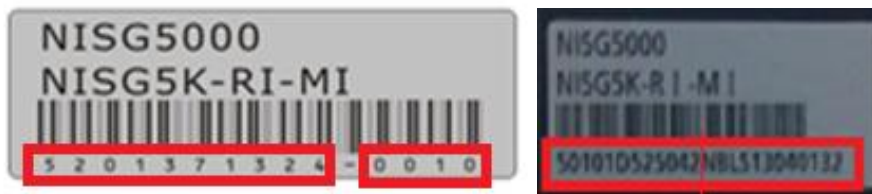

## How to find the serial number of your Neusoft network security product

1. Find the serial number barcode sticker on the left side panel of your product.

- The barcode sticker describes:
  - Product model
  - Barcode
  - Product code & serial number
- A copy of the barcode sticker is shipped in the documentation bag.
- The security sticker and pollution control label are on the left side panel beside the serial number barcode sticker.

2. Find the character string starting with 5 on the barcode.

The first 12 digits starting with 5 is the product code. Following this is the serial number (required for support).